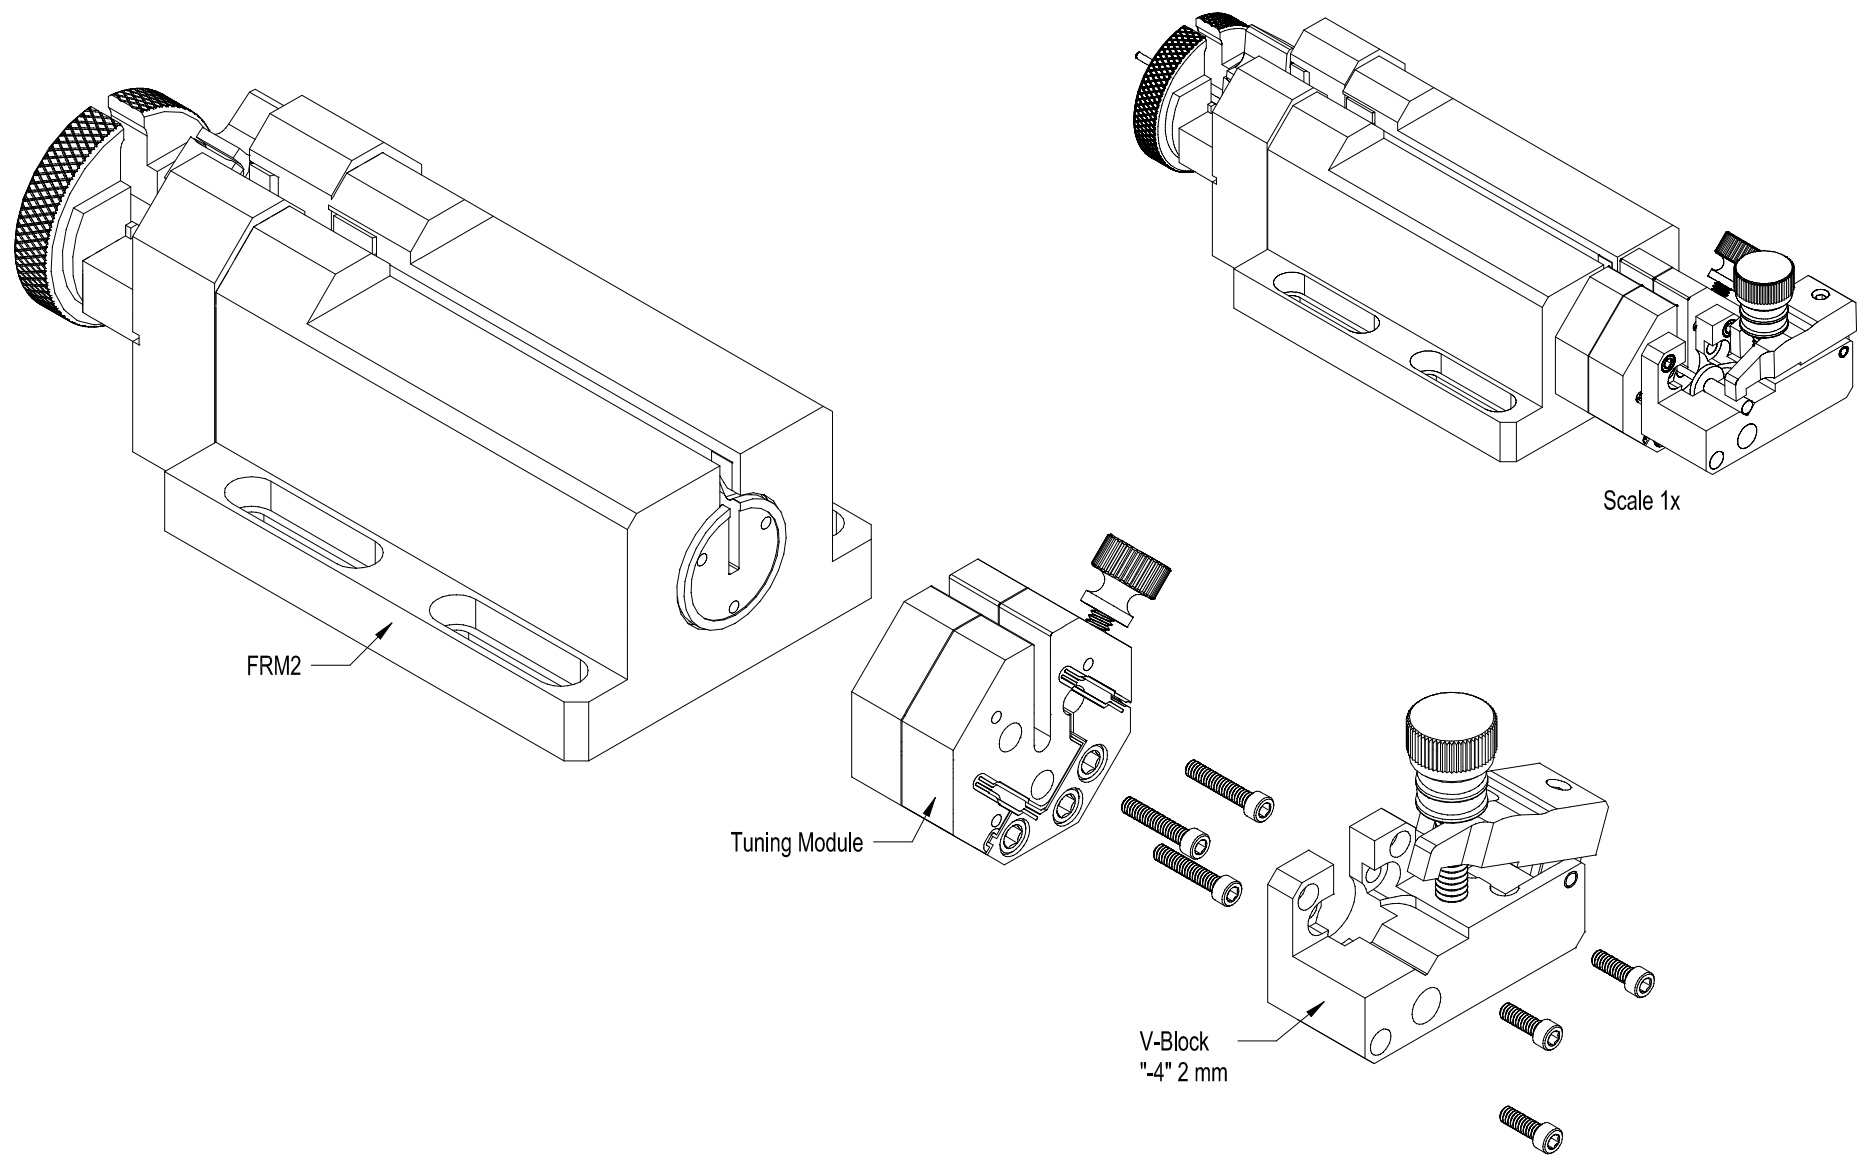

LUMINOS INDUSTRIES LTD

FRM2 Fiber Rotator

Material:  
Finish: Tolerance:

Company Confidential

SIZE A	VIEW	PART NO.	PT0742007A	REV A
SCALE 1	FILE	PT0742A.ckd	SHEET 1/2	JD

## FRM2 Fiber Rotator

Material: \_\_\_\_\_  
 Finish: \_\_\_\_\_ Tolerance: \_\_\_\_\_

**Company Confidential**

SIZE A	VIEW: Iso	PART NO.	PT0742007A	REV A
SCALE 1.5	FILE	PT0742A.ckd	SHEET 2/2	JD