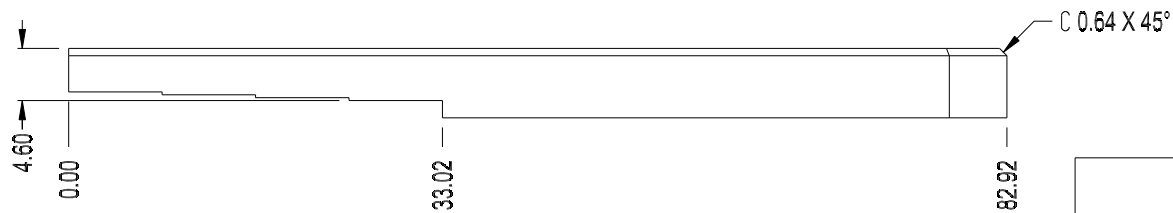

PKG Start Date

REV Date

APPROVED

Melles Griot Inline Mounting Plate 17AMA001 equivalent

AMA004 Melles Griot Adaptor Plate

Material:	
Finish:	Tolerance:

SIZE A	VIEW:	DWG NO. PT058914A	REV A
SCALE 1.5	FILE	PT058914A.ckd	SHEET 1/1