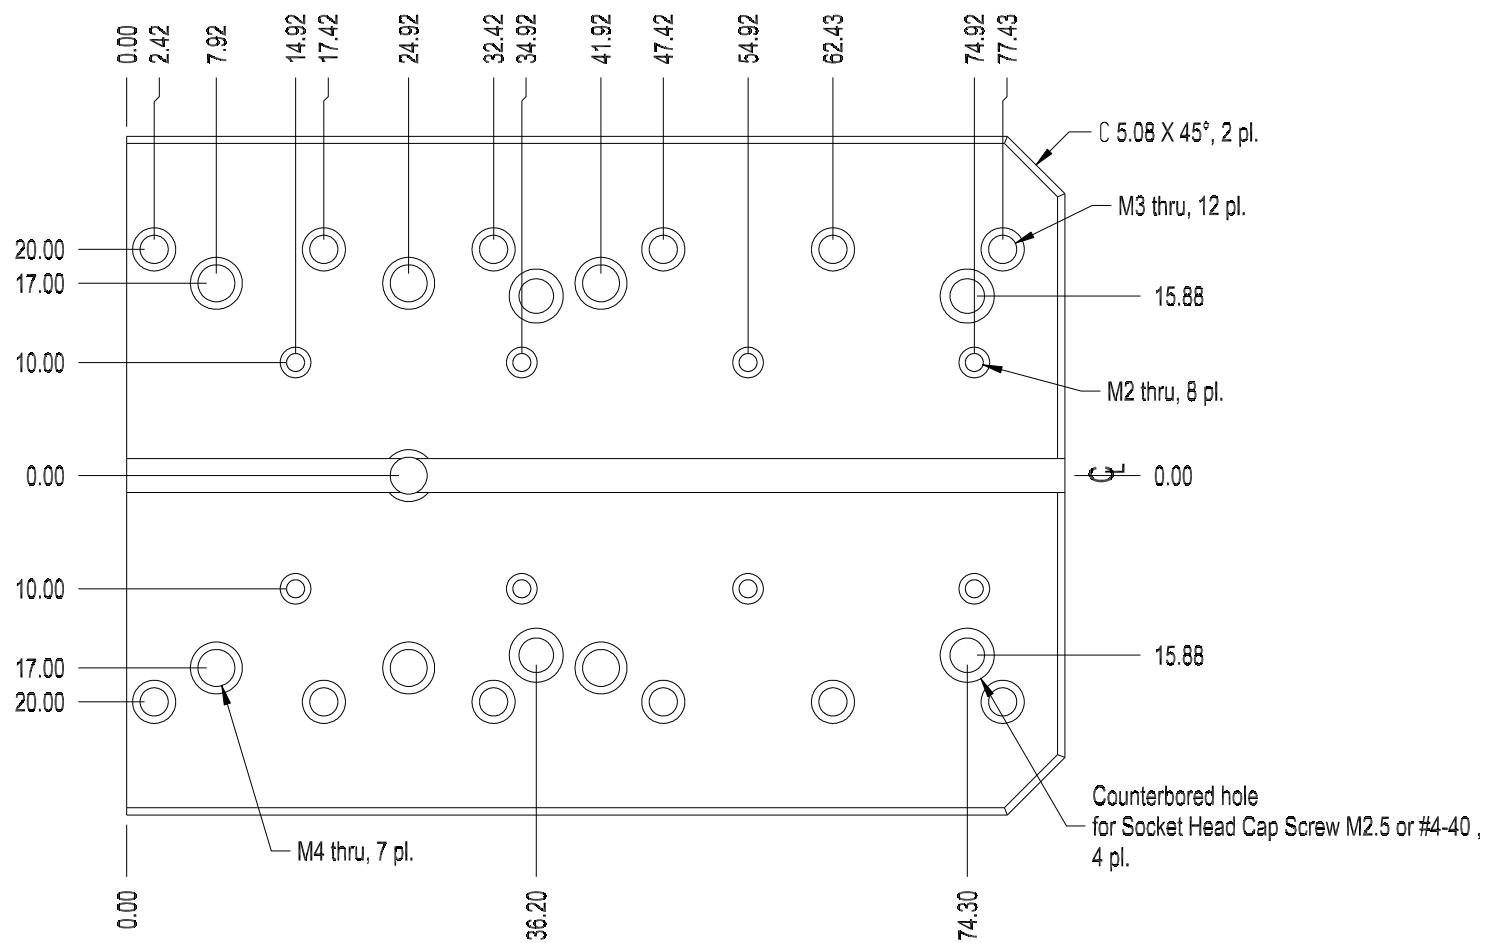

PKG Start Date

REV Date

APPROVED

Melles Griot Inline Mounting Plate 17AMA001 equivalent

AMA004 Melles Griot Adaptor Plate

Material:	
Finish:	Tolerance:

SIZE A	VIEW:	DWG NO. PT058914A	REV A
SCALE 1.5	FILE	PT058914A.ckd	SHEET 1/1