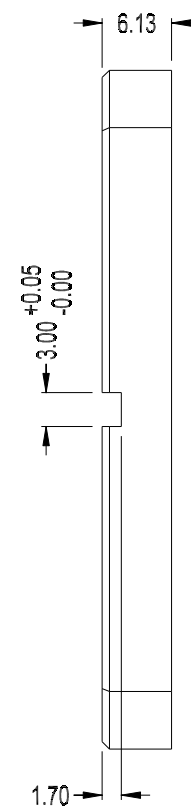

PKG Start Date

REV Date

APPROVED

Melles Griot Inline Mounting Plate 17AMA001 equivalent

AMA004 Melles Griot Adaptor Plate

Material:	
Finish:	Tolerance:

SIZE A	VIEW:	DWG NO. PT058914A	REV A
SCALE 1.5	FILE	PT058914A.ckd	SHEET 1/1